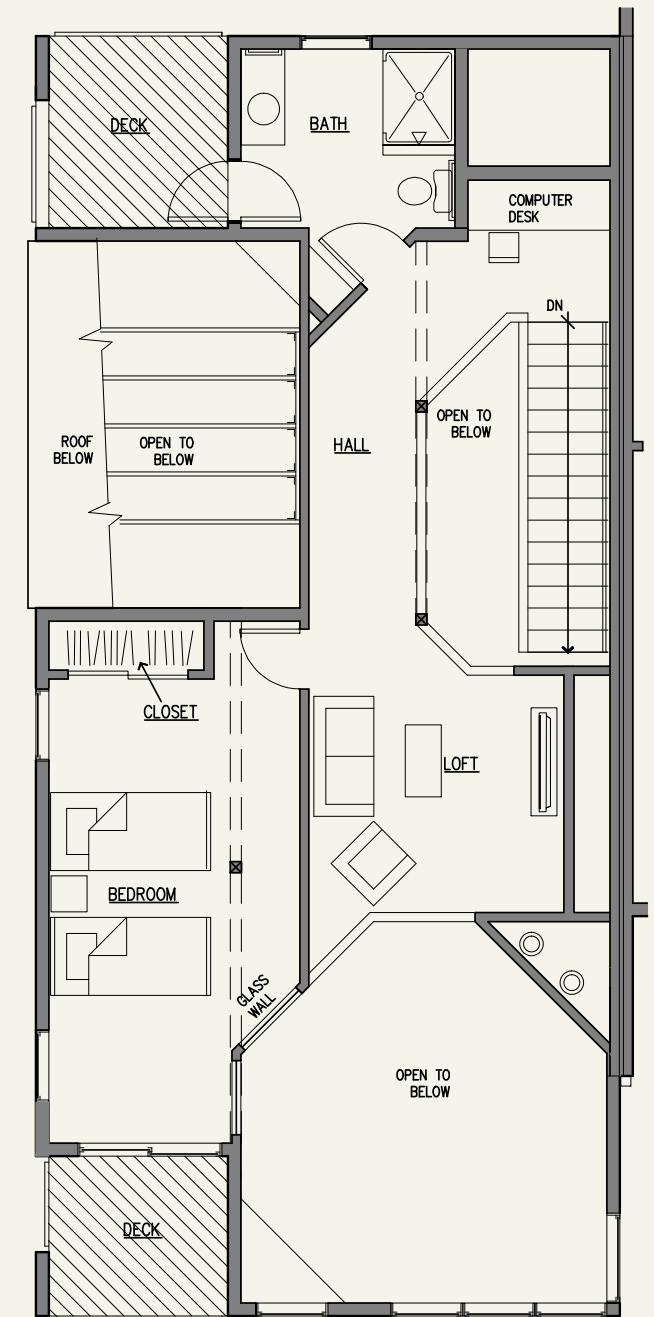

## lower level

Enter the lower level bedroom suite and you've entered a special romantic haven. Here you'll find:

- King size bed with custom bedding & expansive views of Lake Superior
- Cozy sitting area in front of custom slate fireplace
- Air action relaxation spa tub (for 2) overlooking the lake
- Double shower
- In-floor heat
- Fully equipped wet bar
- Patio overlooking the lake

## main level

When you walk in the door of your fully furnished new home, you'll have an instant sense that you're in a special sanctuary. Imagine:

- Two-and-a-half-story vaulted pine ceilings accented by clerestory windows
- **Master Bedroom Suite:** King size bed with views of the lake, a deck off the master bedroom, and custom glass and tile shower in master bath
- **Kitchen:** Custom granite countertops, luscious Red Birch cabinets, and stainless steel appliances
- **Living Room:** Corner custom slate fireplace, distinctive designer selected furnishings, expansive and ever-changing views of the lake, trees and sky

## upper level

The light, airy loft bedroom is every guest's dream. This special retreat gives one the sense of being tucked away from it all.

- Floor-to-ceiling glass wall offers vast vistas of the lake
- Two double beds in loft bedroom with views of shoreline
- Cozy sitting area with custom designer furnishings
- Dramatic two-story space overlooking the living room
- State-of-the-art computer workstation and wireless Internet (all you need is your laptop)