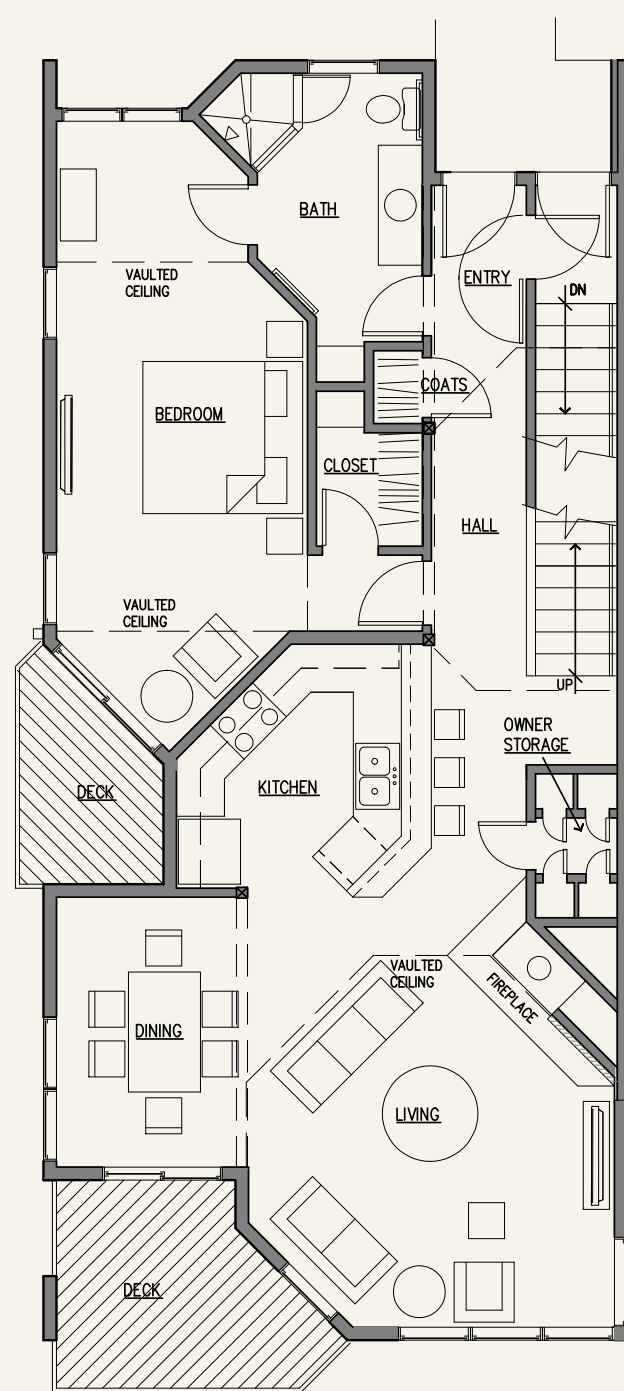

## lower level

Enter the lower level bedroom suite and you've entered a special romantic haven. Here you'll find:

- King size bed with custom bedding & expansive views of Lake Superior
- Cozy sitting area in front of custom slate fireplace
- Air action relaxation spa tub (for 2) overlooking the lake
- Double shower
- In-floor heat
- Fully equipped wet bar
- Patio overlooking the lake

## main level

When you walk in the door of your fully furnished new home, you'll have an instant sense that you're in a special sanctuary. Imagine:

- Two-and-a-half-story vaulted pine ceilings accented by clerestory windows
- **Master Bedroom Suite:** King size bed with views of the lake, a deck off the master bedroom, and custom glass and tile shower in master bath
- **Kitchen:** Custom granite countertops, luscious Red Birch cabinets, and stainless steel appliances
- **Living Room:** Corner custom slate fireplace, distinctive designer selected furnishings, expansive and ever-changing views of the lake, trees and sky

## upper level

The light, airy loft bedroom is every guest's dream. This special retreat gives one the sense of being tucked away from it all.

- Floor-to-ceiling glass wall offers vast vistas of the lake
- Two double beds in loft bedroom with views of shoreline
- Cozy sitting area with custom designer furnishings
- Dramatic two-story space overlooking the living room
- State-of-the-art computer workstation and wireless Internet (all you need is your laptop)